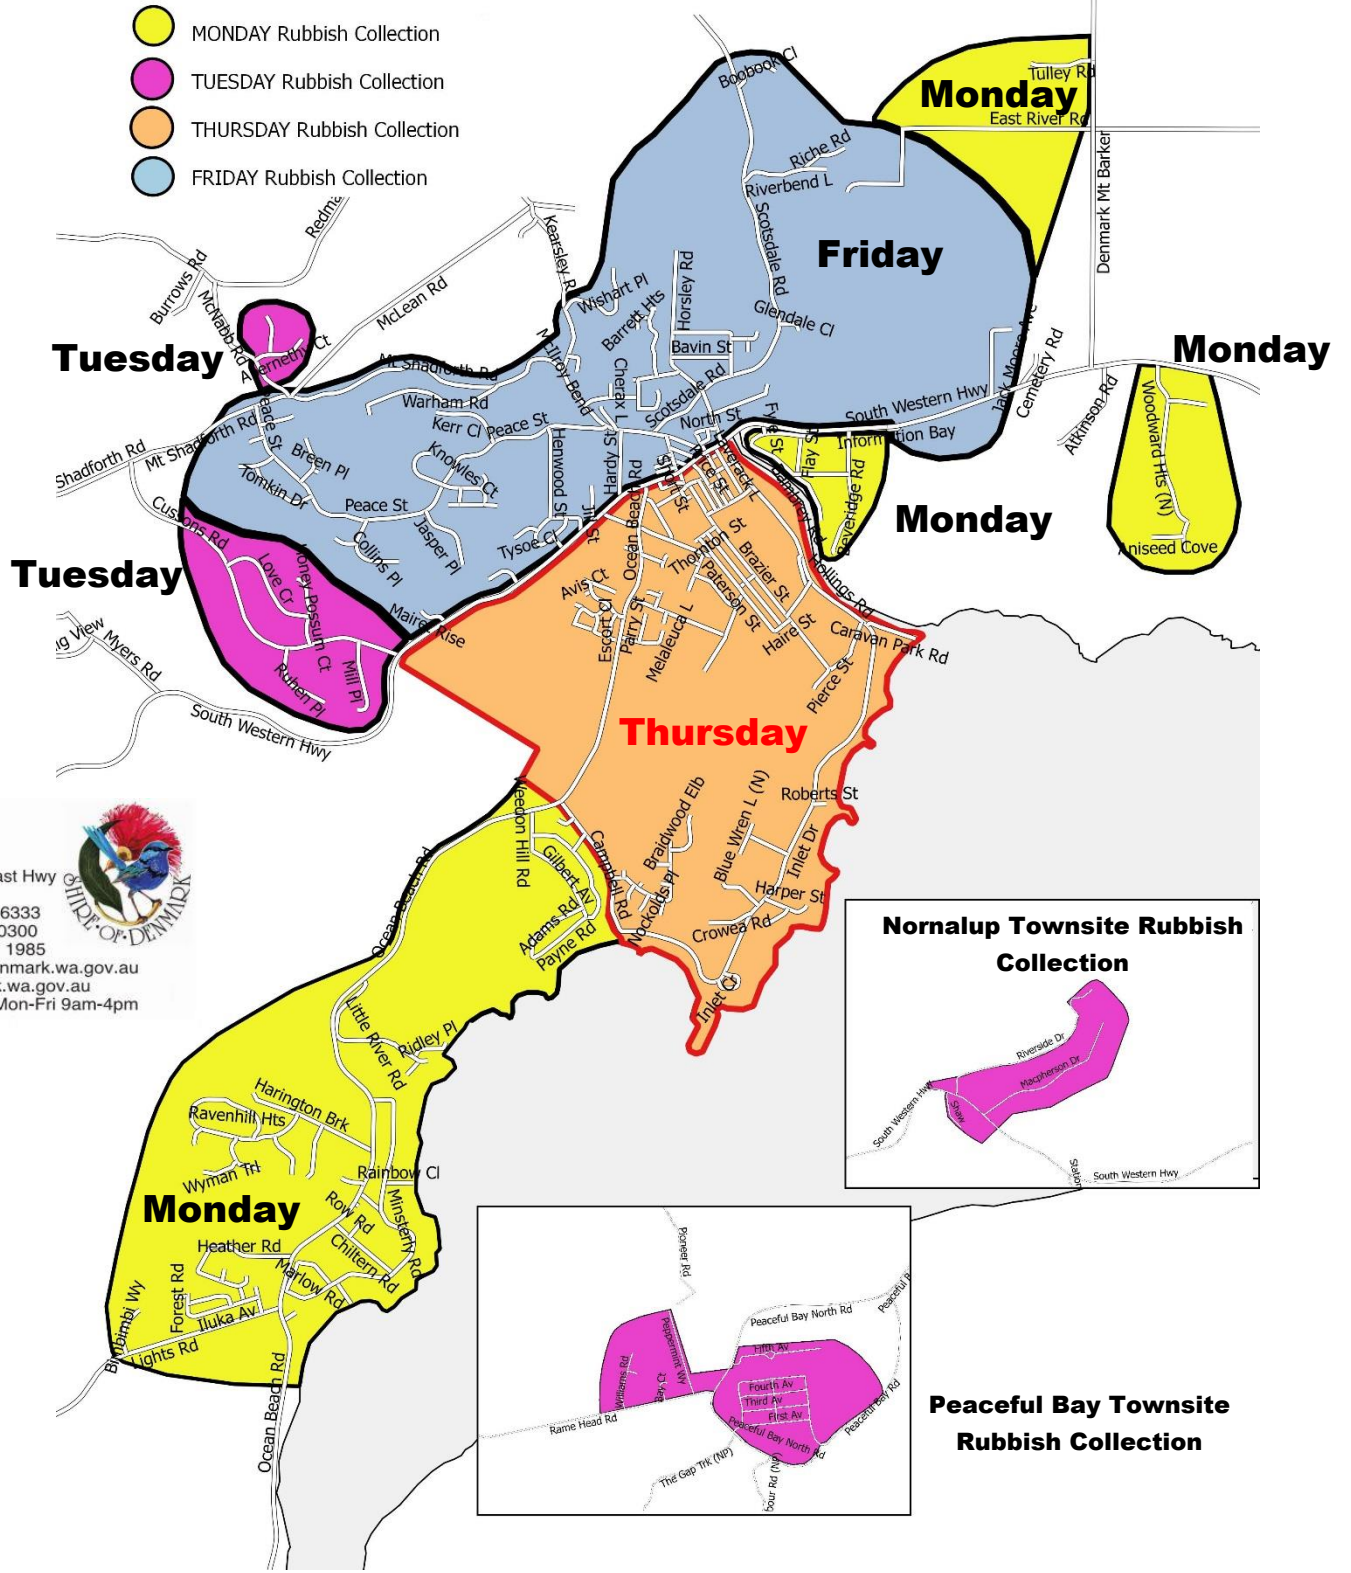

Kerbside Waste Collection Map

-  MONDAY Rubbish Collection
-  TUESDAY Rubbish Collection
-  THURSDAY Rubbish Collection
-  FRIDAY Rubbish Collection

953 South Coast Hwy
 (PO Box 183)
 Denmark WA 6333
 Ph (08) 9848 0300
 Fax (08) 9848 1985
 enquiries@denmark.wa.gov.au
 www.denmark.wa.gov.au
 Office Hours Mon-Fri 9am-4pm

Nornalup Townsite Rubbish Collection

Peaceful Bay Townsite Rubbish Collection

For rubbish collection enquiries please call Waste Management on (08) 9848 0356