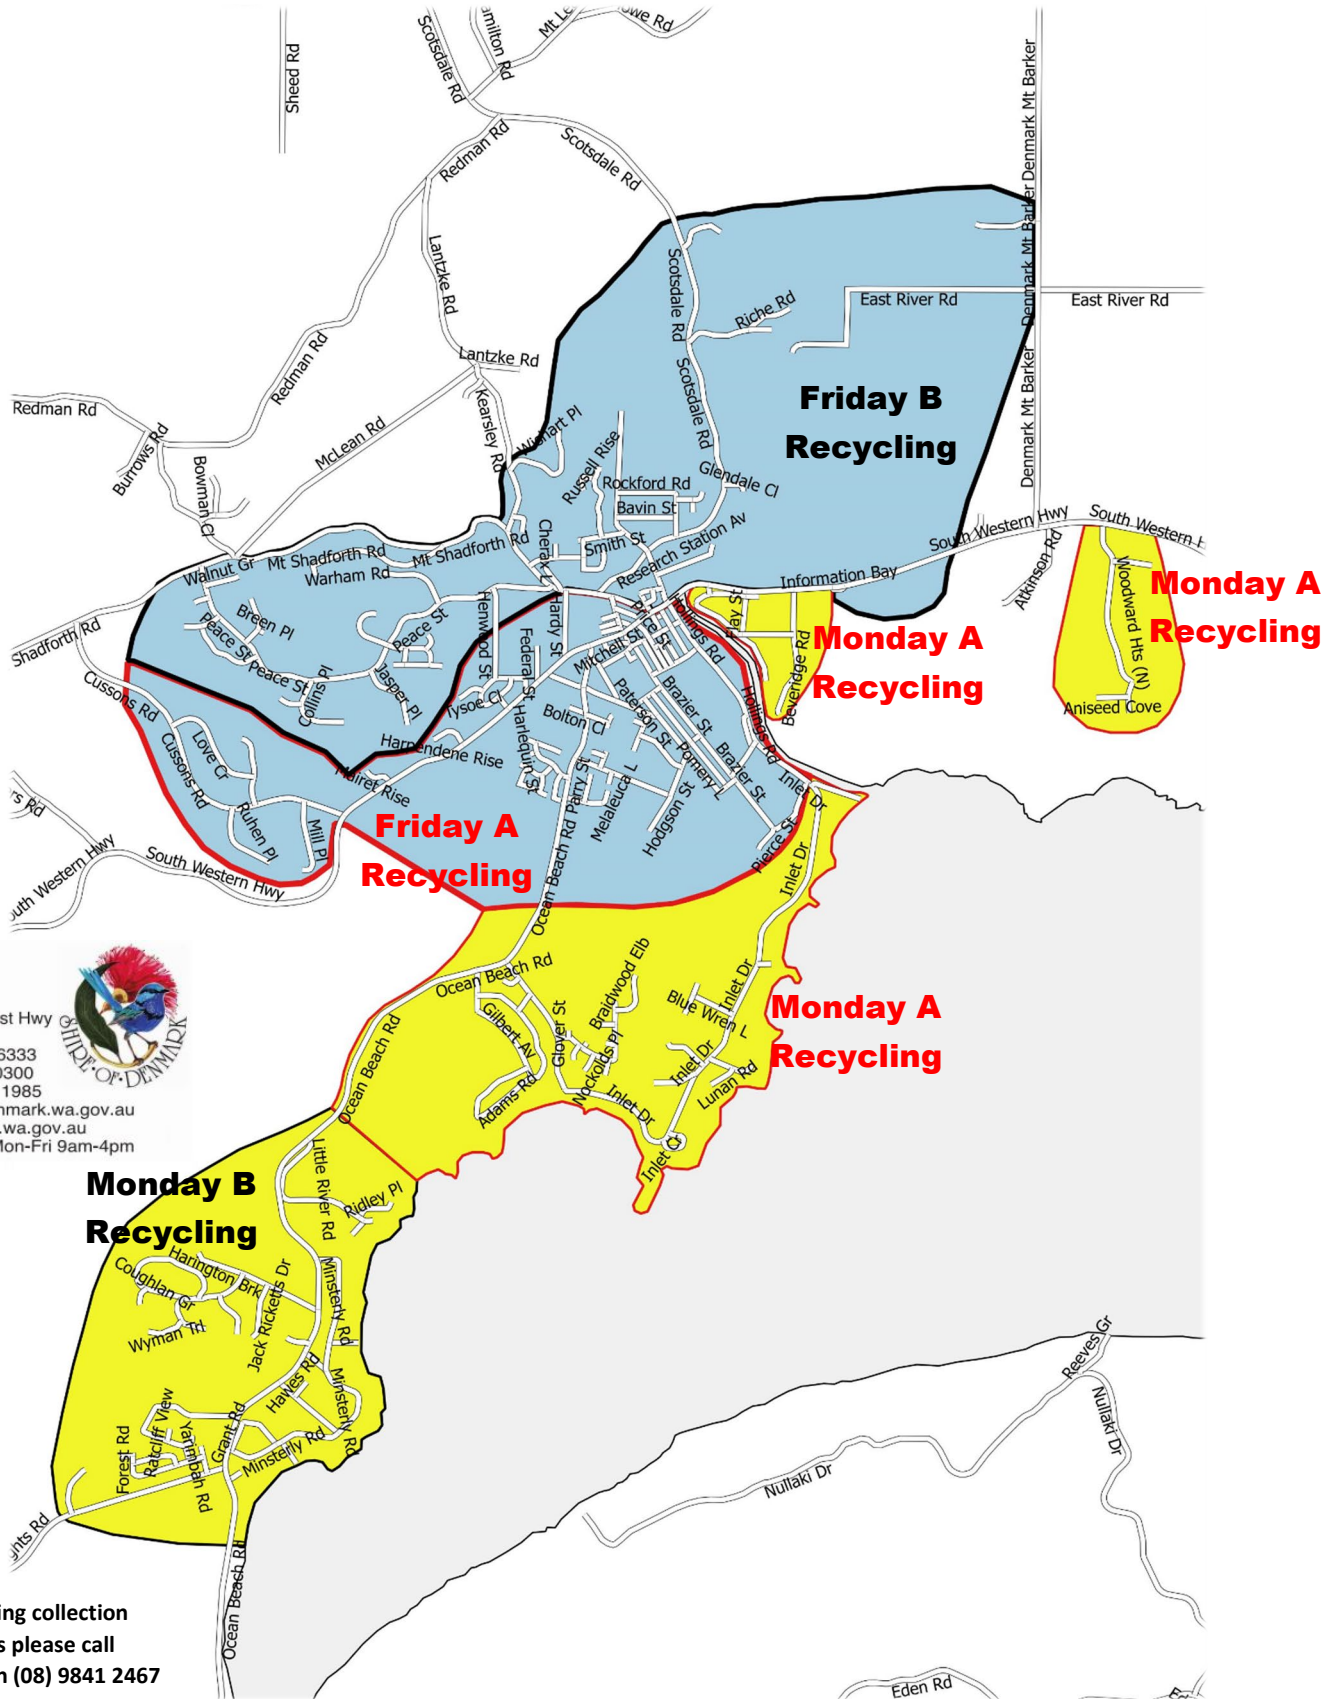

# Domestic and Commercial Recycling Services Map for the Shire of Denmark

  
 953 South Coast Hwy  
 (PO Box 183)  
 Denmark WA 6333  
 Ph (08) 9848 0300  
 Fax (08) 9848 1985  
[enquiries@denmark.wa.gov.au](mailto:enquiries@denmark.wa.gov.au)  
[www.denmark.wa.gov.au](http://www.denmark.wa.gov.au)  
 Office Hours Mon-Fri 9am-4pm