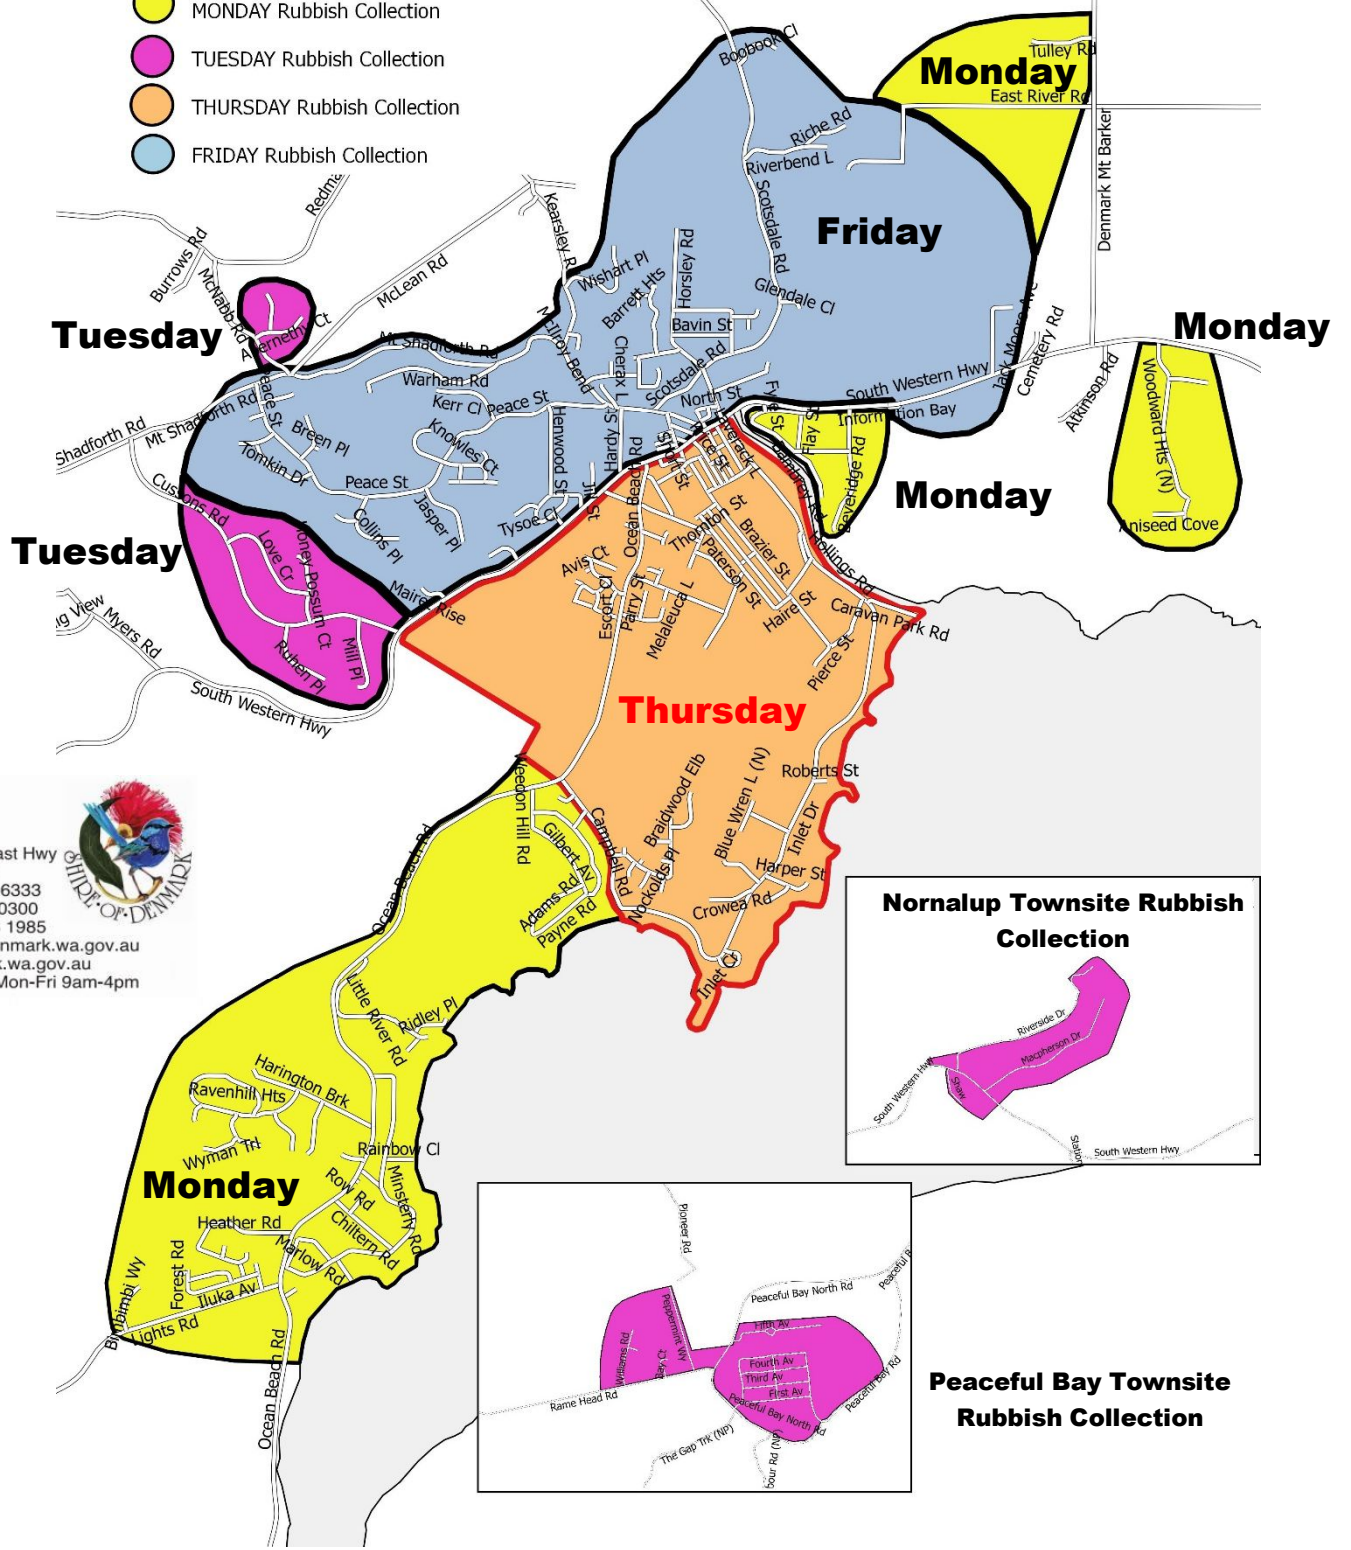

2018 Domestic Rubbish Services Map for the Shire of Denmark

-  MONDAY Rubbish Collection
-  TUESDAY Rubbish Collection
-  THURSDAY Rubbish Collection
-  FRIDAY Rubbish Collection

 953 South Coast Hwy
 (PO Box 183)
 Denmark WA 6333
 Ph (08) 9848 0300
 Fax (08) 9848 1985
 enquiries@denmark.wa.gov.au
 www.denmark.wa.gov.au
 Office Hours Mon-Fri 9am-4pm