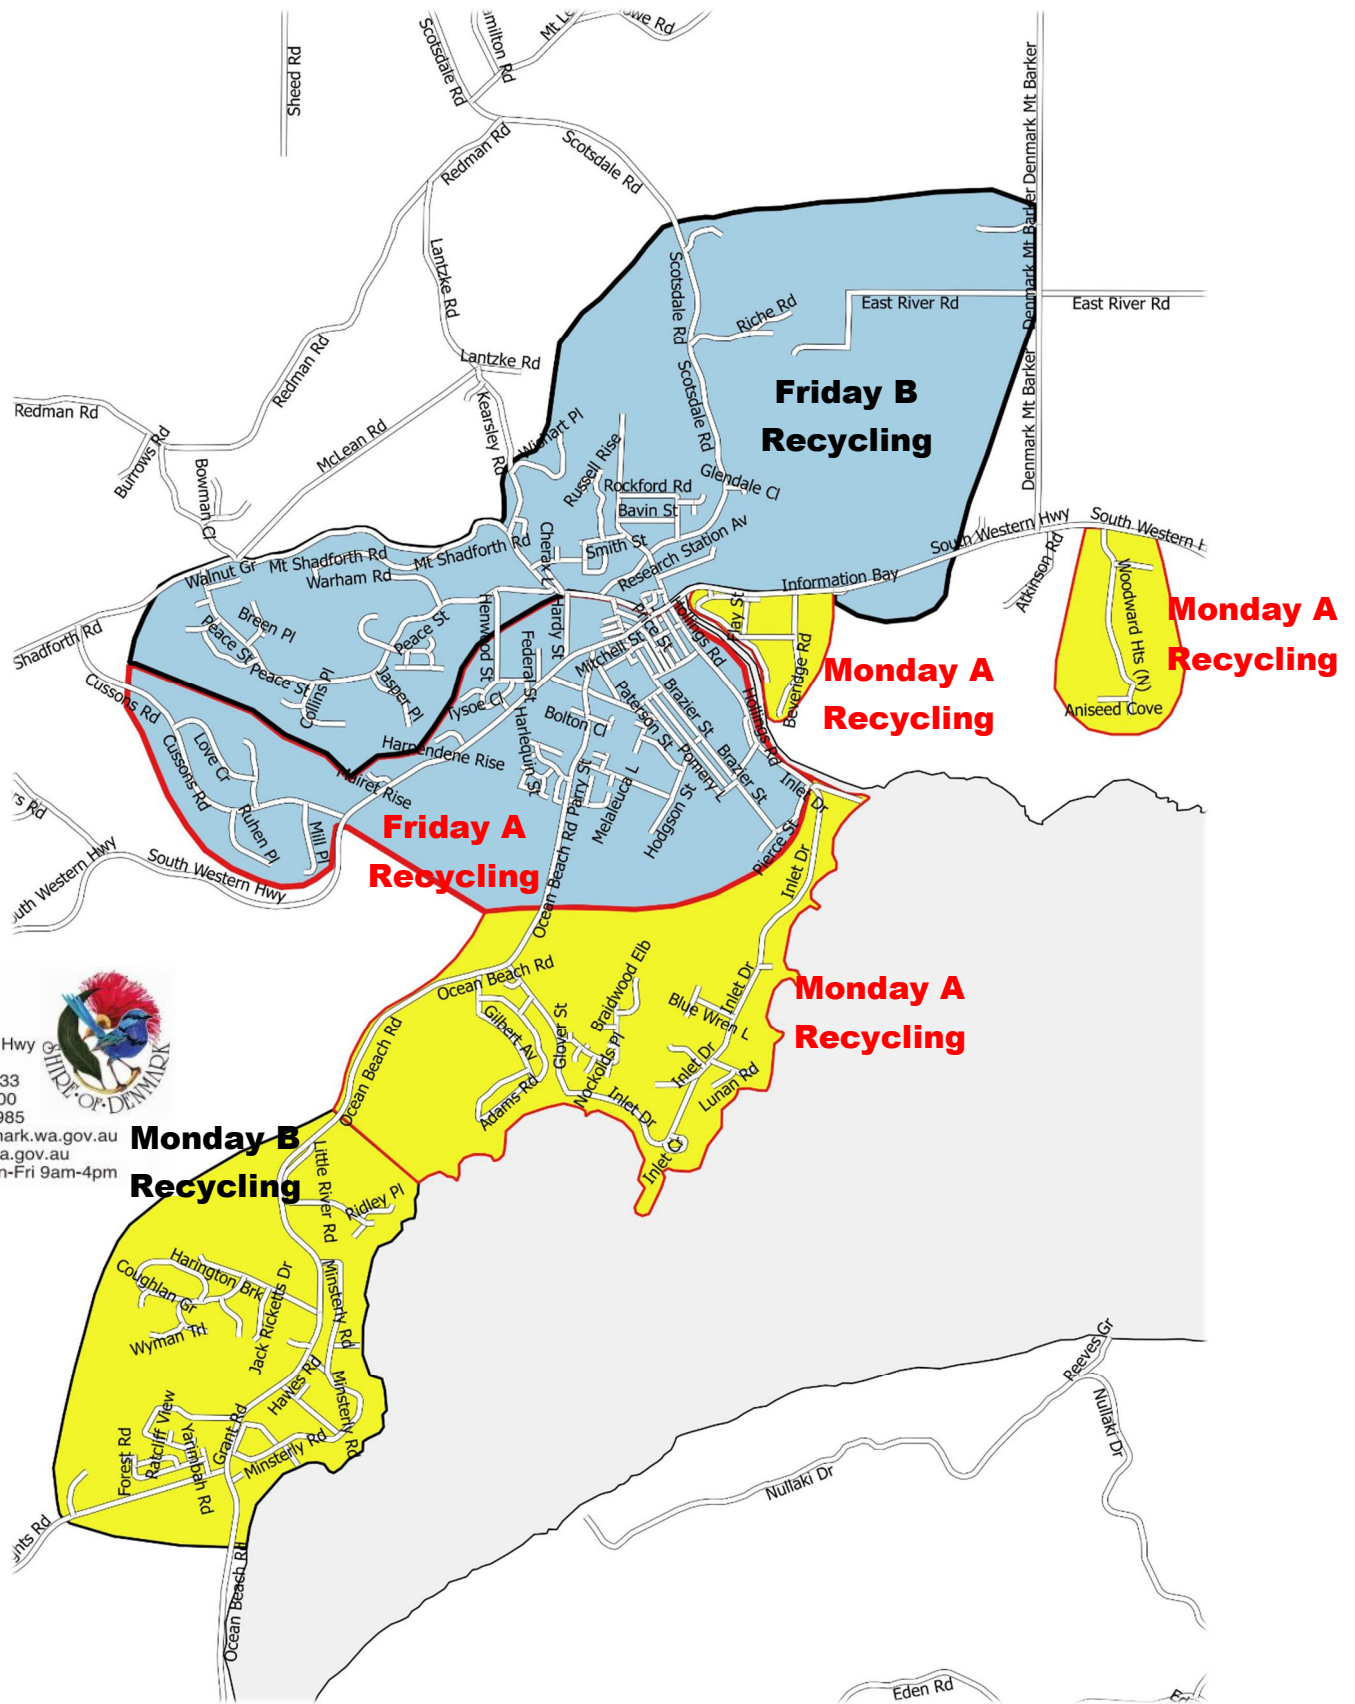

2018 Domestic and Commercial Recycling Services Map for the Shire of Denmark

953 South Coast Hwy
 (PO Box 183)
 Denmark WA 6333
 Ph (08) 9848 0300
 Fax (08) 9848 1985
 enquiries@denmark.wa.gov.au
 www.denmark.wa.gov.au
 Office Hours Mon-Fri 9am-4pm

**Monday B
 Recycling**

For recycling collection enquiries please call Cleanaway on (08) 9841 2467