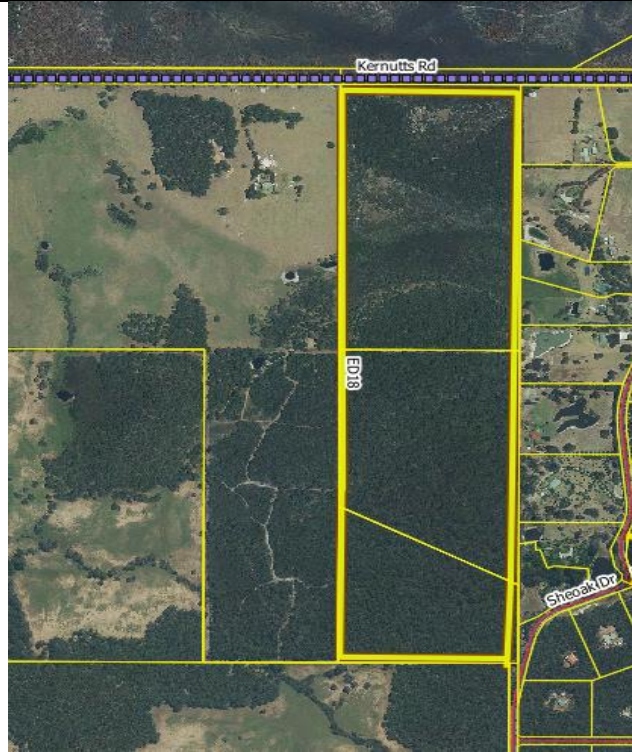

ED18 -Treatment ID number 6034

Location	<p style="text-align: center;">Works Required in area Highlighted in red boundary</p> <ul style="list-style-type: none"> <li>• Spot spray woody and weedy species from the management zone to promote a manageable low fuel zone on the Fire access</li> </ul>
East Denmark _Sheaoak Rd	
Treatment Type	
Chemical	
Size of Area/Length of Track	
3800m	