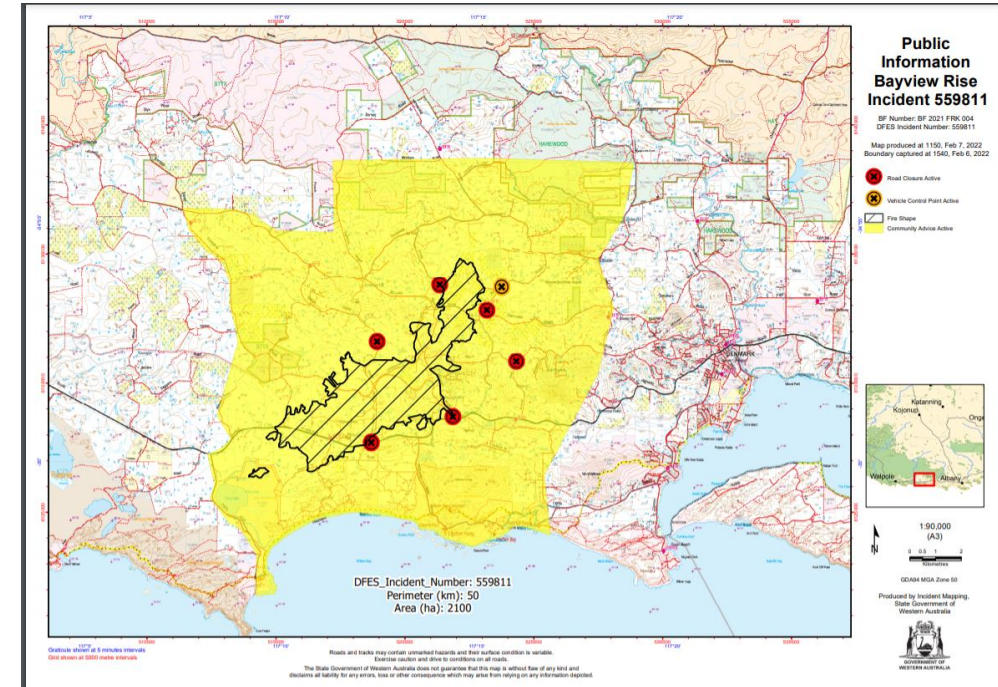

Current Warnings

The fire has been downgraded to a Bushfire Advice - in an area bounded by Scotsdale Road, Barnes Road and McIntyre Road to the north, Mount Lindsay Road, Walter Road and Turner Road to the east, the coastline to the south and Kordabup Road, Bastiani Road and Parry Road to the west in parts of DENMARK, SHADFORTH, SCOTSDALE, MOUNT LINDESAY, MOUNT ROMANCE, HAY, PARRYVILLE, KORDABUP, AND KENTDALE in the SHIRE OF DENMARK

- There is no threat to lives or homes.
- Although there is no immediate danger you need to be aware and keep up to date in case the situation changes.
- Although the fire hazard has decreased, there are still safety concerns with strong winds and falling hazards. Please be careful if permitted to return to the area.
- An All Clear has been issued for all other surrounding areas

Crisis Support Services

If you are struggling with any of the above and feeling that you need immediate support, you can also contact one of the following support lines:

- **Lifeline: 13 11 14** (support for people in crisis)
- **Crisis Care: 1800 199 008** (telephone information and referral for people experiencing crisis)
- **Rurallink: 1800 552 002** (Rurallink is a specialist after hours mental health telephone service for people in rural communities of Western Australia)

Contacts

- Emergency WA - [Home - Emergency WA Warnings & Incidents](#)
- DFES information line 13 33 37
- Local ABC Radio

Community Fire Information Update			
Version:	Issue Date:	Review Date:	Accountable Position:
1.2	Feb 06	Feb 2022	Director – Community Preparedness

Uncontrolled When Printed