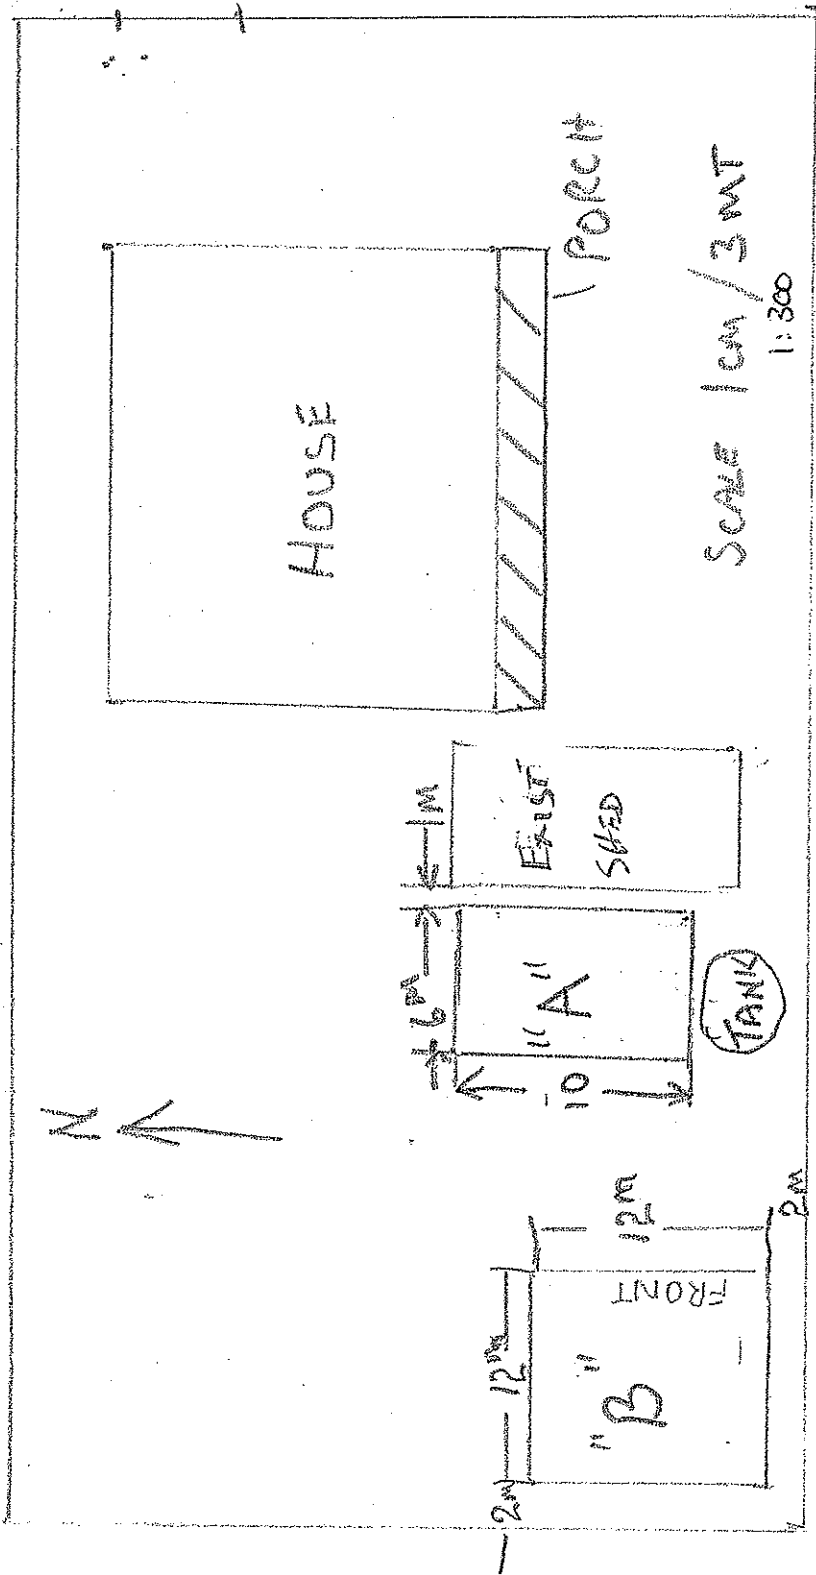

12 BEVELIDGE RD
DENMARK

BEVELIDGE RD

BLOCK PLAN

OFFICE COPY
"A"
CAR PORT

SCALE
2cm/MT

26 NOV 2008

SHED 'B'