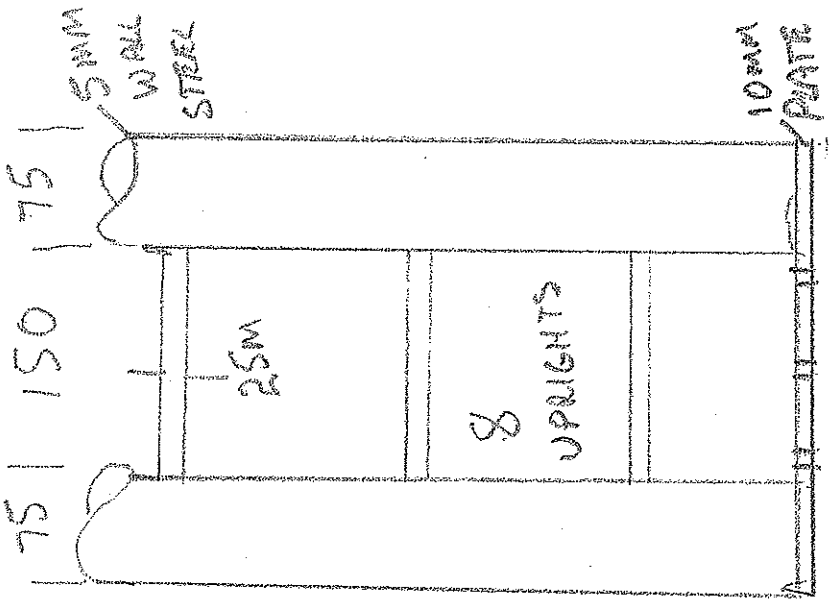

12 BEVELIDGE RD
DENMARK

BEVELIDGE RD

BLOCK PLAN

OFFICE COPY
"A"
CAR PORT

SCALE
2cm/MT

26 NOV 2008

SHED 'B'