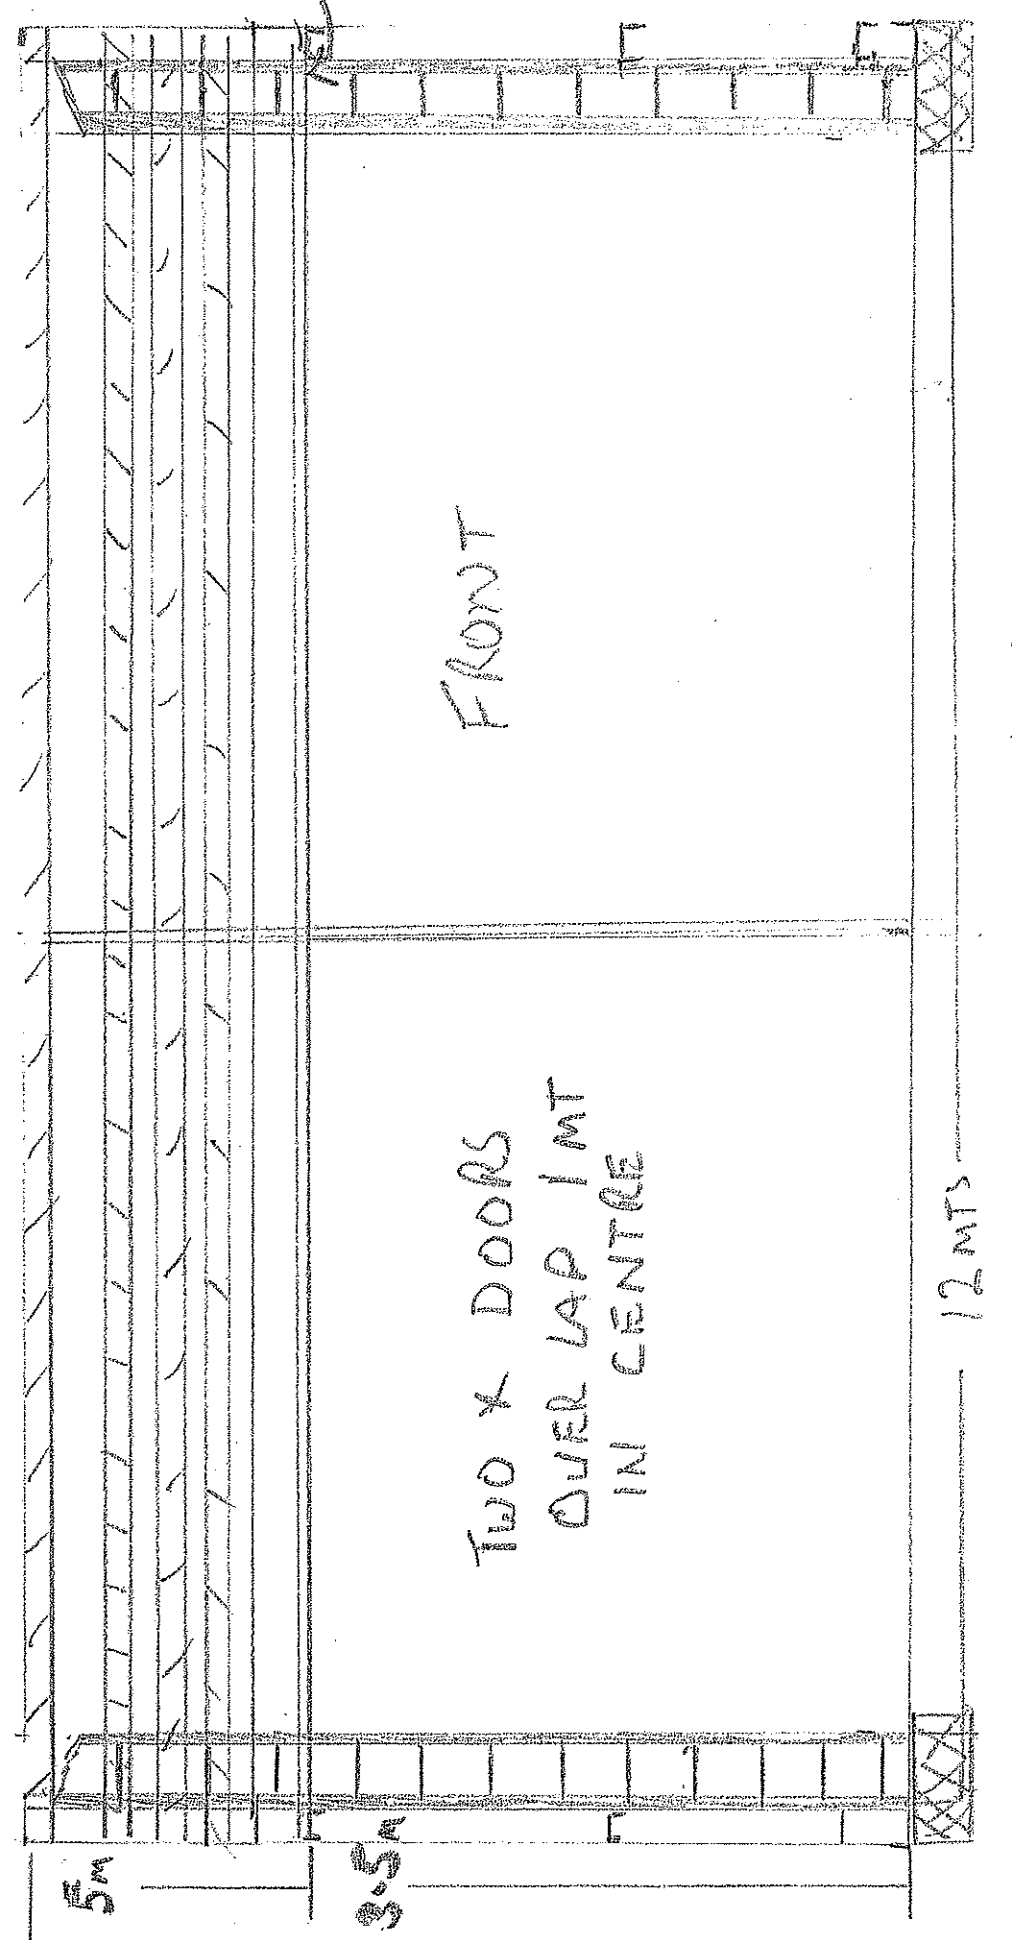

12 BEVELIDGE RD
DENMARK

BEVELIDGE RD

BLOCK PLAN

OFFICE COPY
"A"
CAR PORT

SCALE
2cm/MT

26 NOV 2008

SHED 'B'