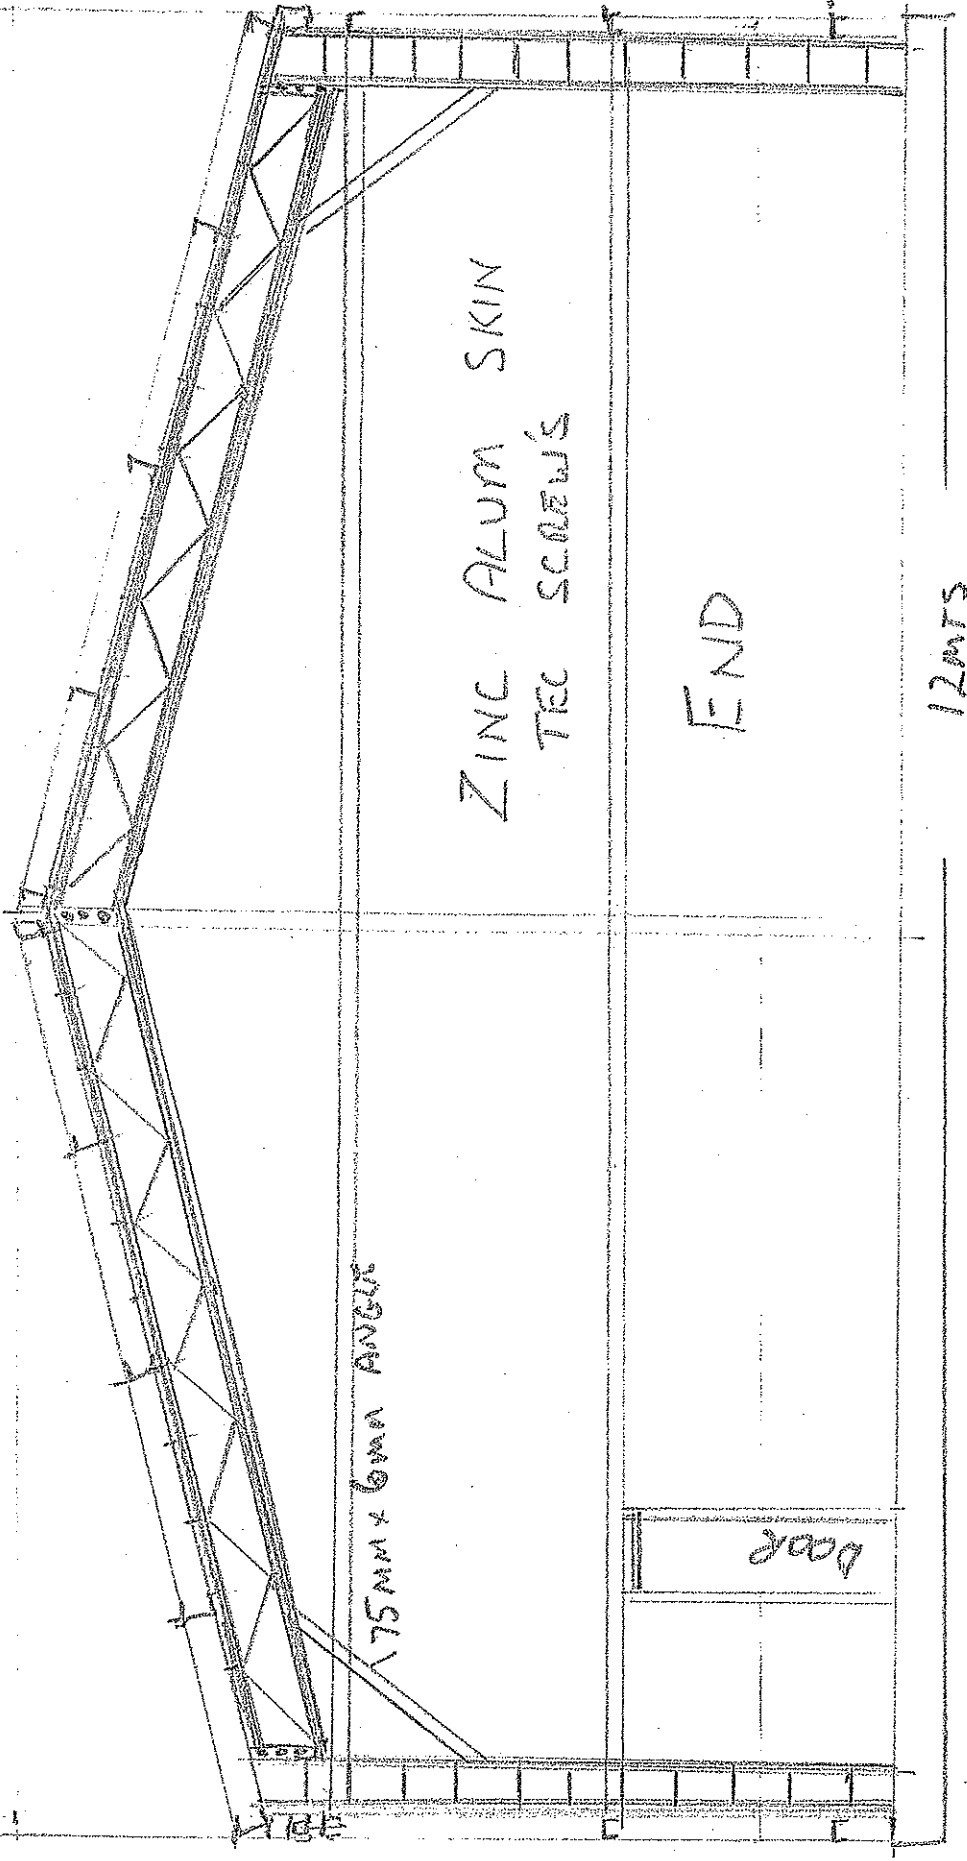

12 BEVELIDGE RD
DENMARK

BEVELIDGE RD

BLOCK PLAN

OFFICE COPY
"A"
CAR PORT

SCALE
2cm/MT

26 NOV 2008

SHED 'B'