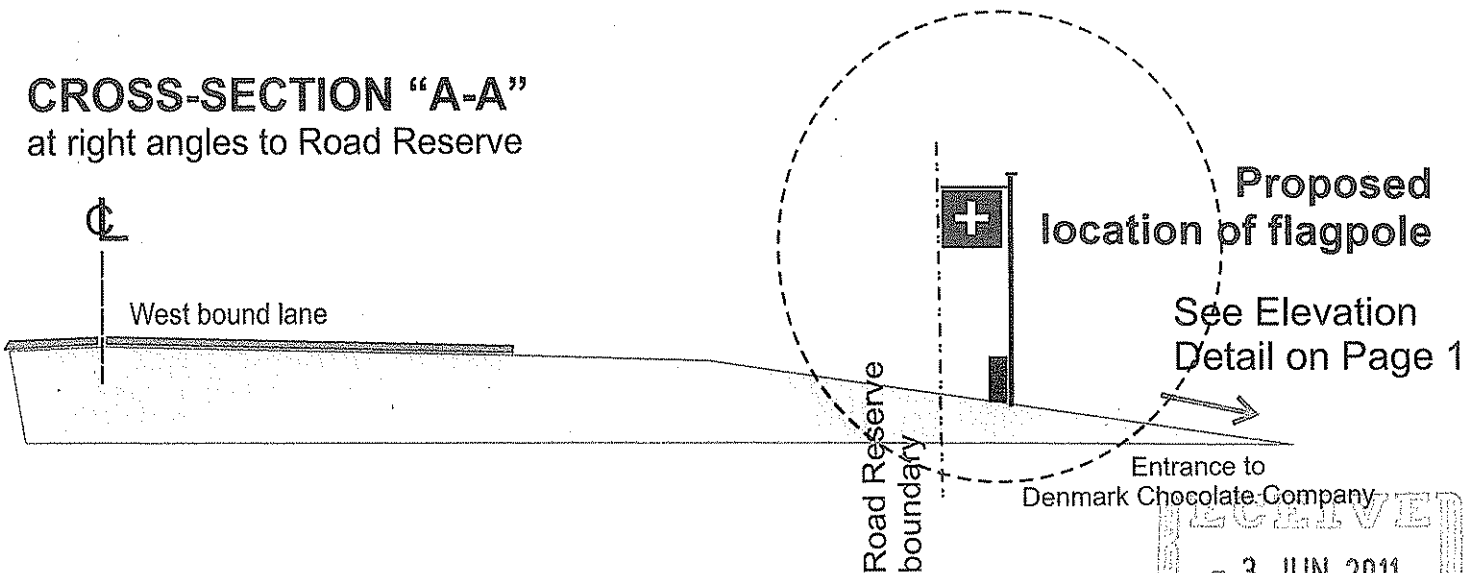

PROPOSED FLAG POLE

with Swiss flag

located within the property boundary of

Denmark Chocolate Company

2023 South Coast Highway

Denmark

RECEIVED
- 3 JUN 2011

Great Southern INDUSTRIAL Signage

Denmark WA | 9848 2334 | industrial-signs@inet.net.au | 0418 947 978

CROSS-SECTION "A-A"
at right angles to Road Reserve

RECEIVED - 3 JUN 2011