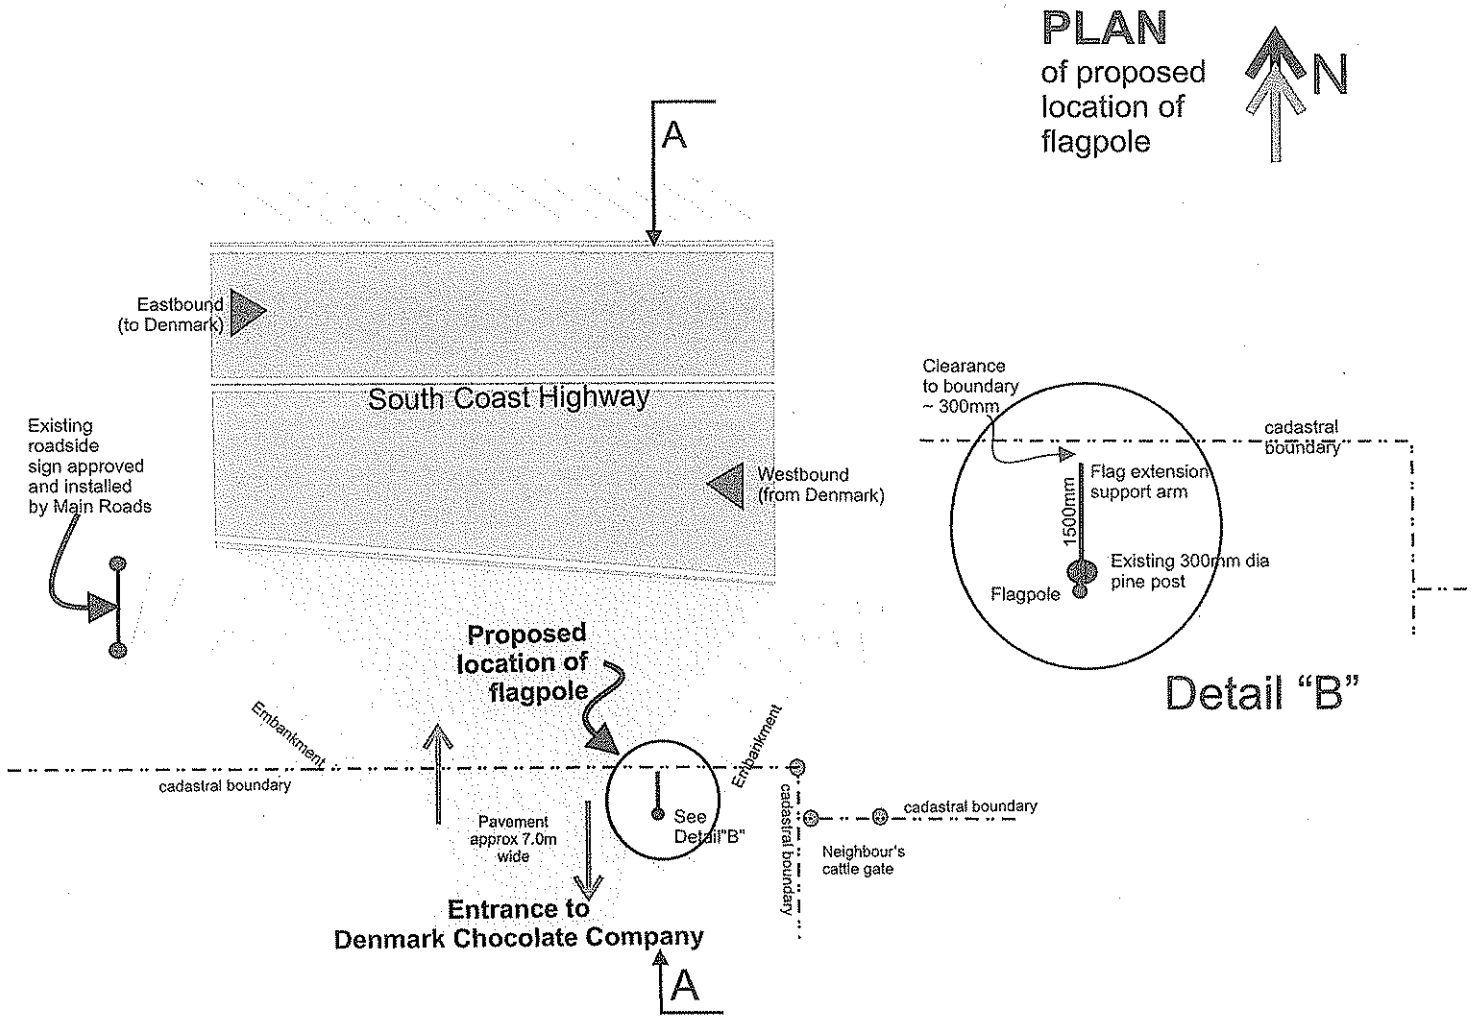

PROPOSED FLAG POLE

with Swiss flag

located within the property boundary of

Denmark Chocolate Company

2023 South Coast Highway

Denmark

RECEIVED
- 3 JUN 2011

Great Southern INDUSTRIAL Signage

Denmark WA | 9848 2334 | industrial-signs@inet.net.au | 0418 947 978

CROSS-SECTION "A-A"
at right angles to Road Reserve

RECEIVED - 3 JUN 2011