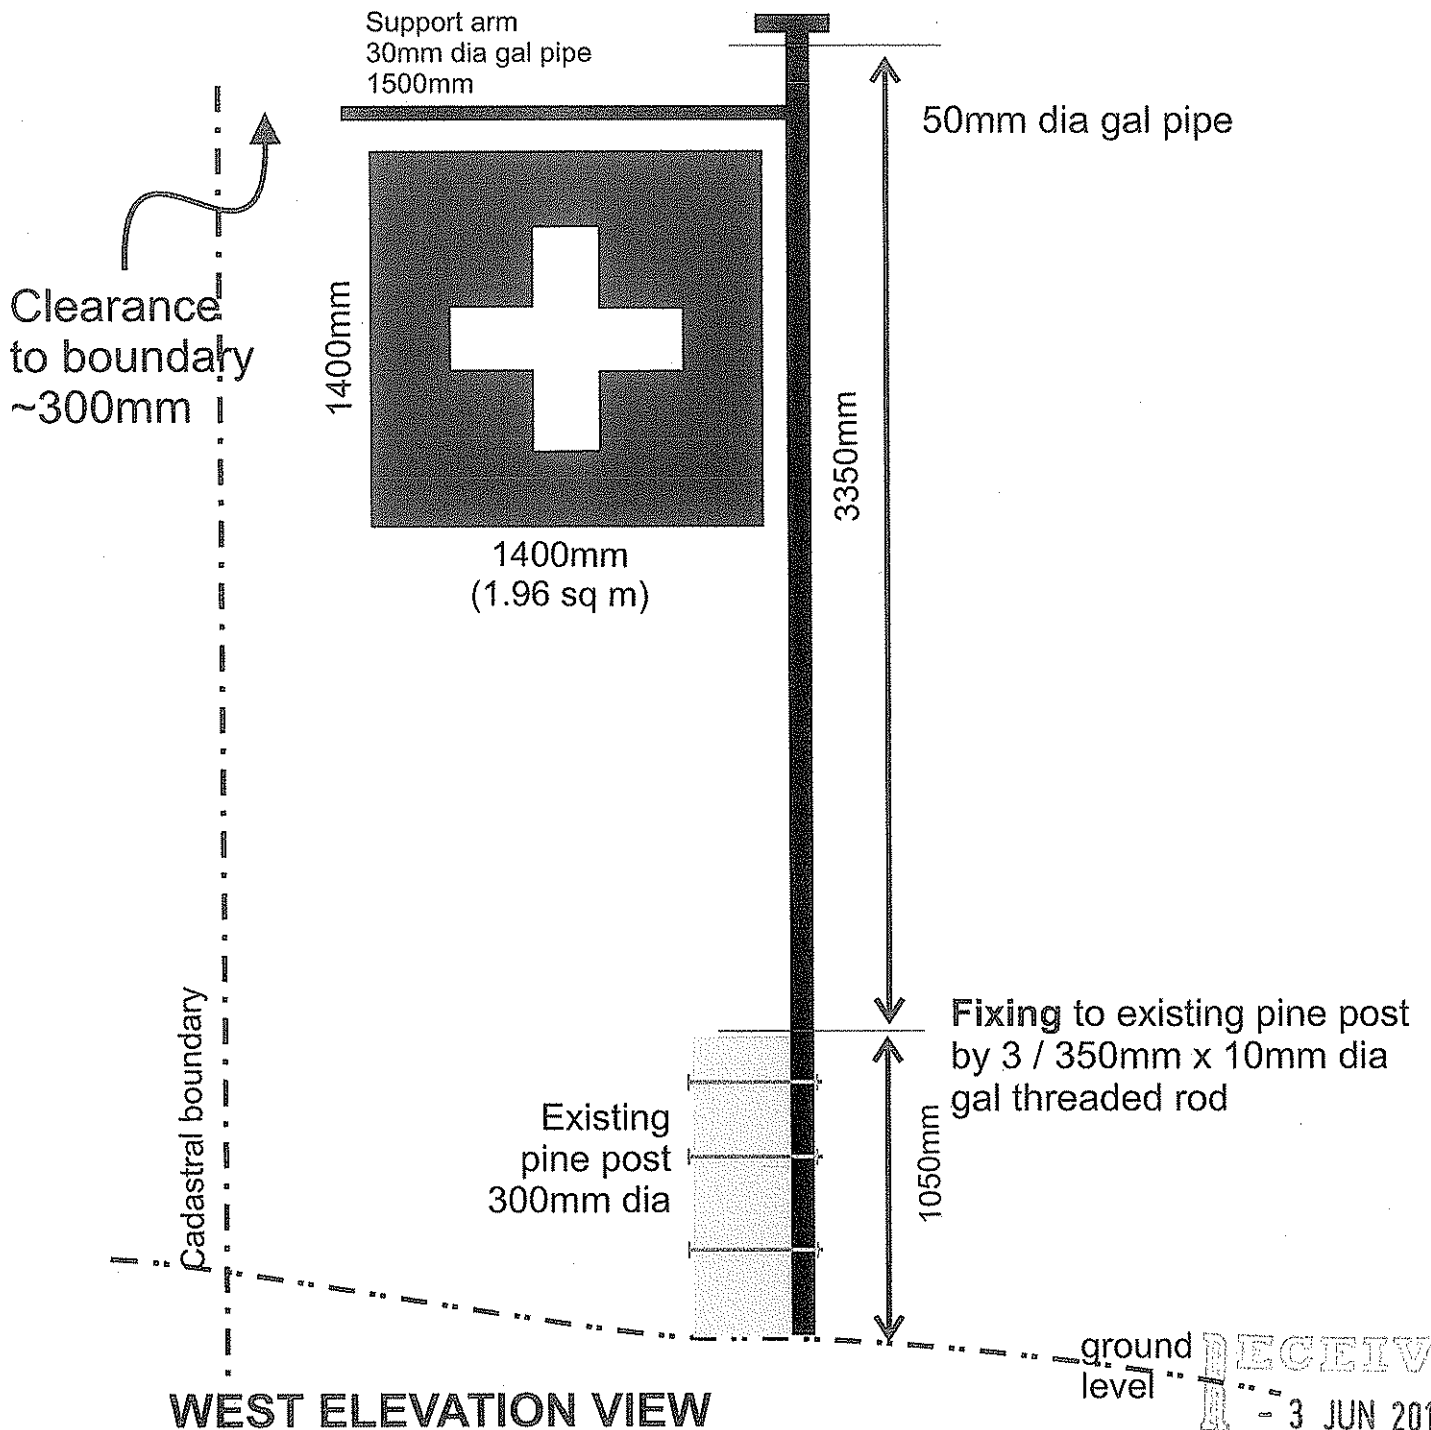

PROPOSED FLAG POLE

with Swiss flag

located within the property boundary of

Denmark Chocolate Company

2023 South Coast Highway

Denmark

RECEIVED
- 3 JUN 2011

Great Southern INDUSTRIAL Signage

Denmark WA | 9848 2334 | industrial-signs@inet.net.au | 0418 947 978

CROSS-SECTION "A-A"
at right angles to Road Reserve

RECEIVED - 3 JUN 2011